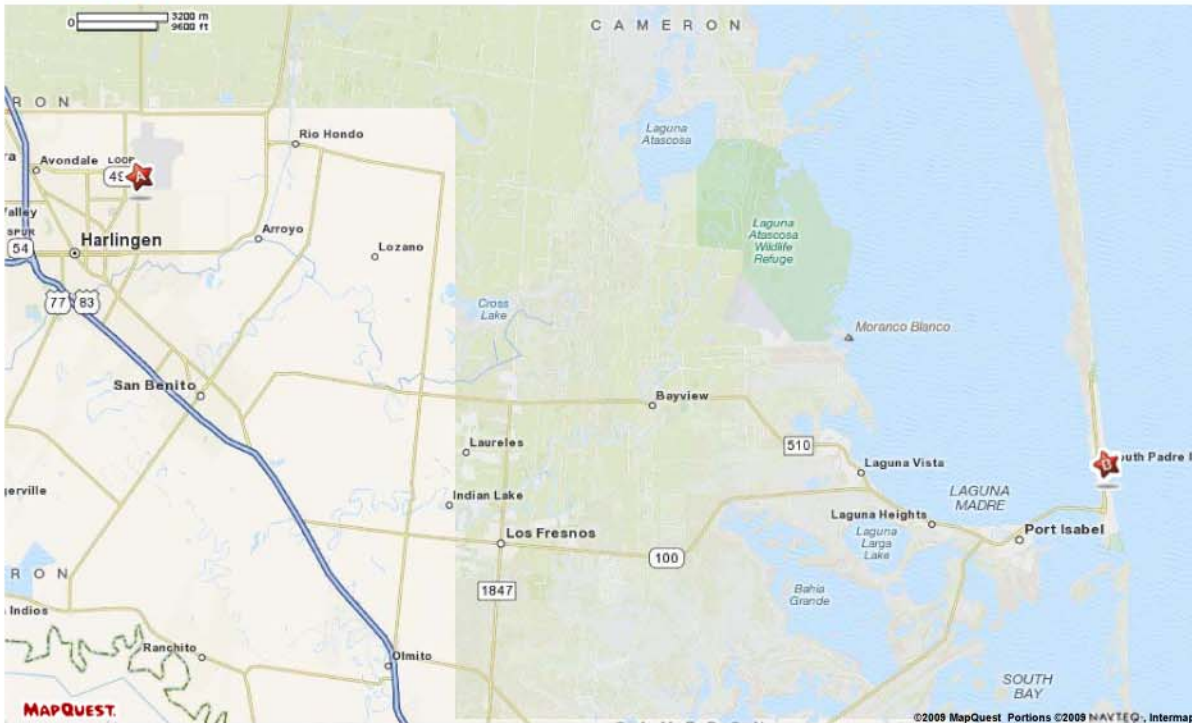

A: Brownsville-South Padre Island International Airport (BRO): 700 S Minnesota Ave, Brownsville, TX 78521

	1: Start out going WEST on BILLY MITCHELL BLVD/FM 2519 toward TEOFILO CRIXELL ST.	0.2 mi
	2: Turn RIGHT onto S IOWA AVE.	0.6 mi
 	3: Turn RIGHT onto BOCA CHICA BLVD/TX-4.	0.4 mi
	4: Turn LEFT onto N MINNESOTA AVE/FM 313.	1.8 mi
 	5: Turn RIGHT onto E 14TH ST/PADRE ISLAND HWY/TX-48. Continue to follow TX-48 E.	16.4 mi
 	6: Turn RIGHT onto TX-100 E.	4.2 mi
 	7: Turn LEFT onto PADRE BLVD/TX-P100 N. Continue to follow TX-P100 N.	1.4 mi
	8: Turn RIGHT onto E SWORDFISH ST.	0.2 mi
	9: Turn LEFT onto GULF BLVD.	0.0 mi
	10: 2801 GULF BLVD is on the LEFT.	0.0 mi

B: 2801 Gulf Blvd, South Padre Island, TX 78597

Total Travel Estimates: 1 hour 2 minutes / 42.77 miles Fuel Cost:

[Calculate](#)

★ Valley International Airport (HRL)

3002 Heritage Way, Harlingen, TX 78550 - 956-430-8600

[Directions from A to B:](#)

- | | | |
|--|--|---------|
| | 1: Start out going NORTH on AIRPORT DR/HERITAGE WAY toward MARINE DR .
Continue to follow HERITAGE WAY . | 0.5 mi |
| | 2: Turn SLIGHT LEFT onto EUCALYPTUS . | 0.0 mi |
| | 3: Turn RIGHT onto OAK . | 0.3 mi |
| | 4: Turn LEFT onto TX-499 LOOP/N ED CAREY DR/ALAMO/N TX-499-LOOP .
Continue to follow TX-499 LOOP/N TX-499-LOOP . | 4.5 mi |
| | 5: Turn LEFT onto US-77 S/US-83 S . | 0.2 mi |
| | 6: Merge onto US-77 S/US-83 S via the ramp on the LEFT . | 8.0 mi |
| | 7: Take the exit toward TX-100/SOUTH PADRE ISLAND/FM-1421 . | 0.1 mi |
| | 8: Stay STRAIGHT to go onto US-77 S/US-83 S . | 0.1 mi |
| | 9: Turn SLIGHT LEFT onto TX-100 E . | 27.3 mi |
| | 10: Turn LEFT onto PADRE BLVD/TX-P100 N . Continue to follow TX-P100 N . | 1.4 mi |
| | 11: Turn RIGHT onto E SWORDFISH ST . | 0.2 mi |
| | 12: Turn LEFT onto GULF BLVD . | 0.0 mi |
| | 13: 2801 GULF BLVD is on the LEFT . | 0.0 mi |

★ 2801 Gulf Blvd

South Padre Island, TX 78597

A: 2801 Gulf Blvd, South Padre Island, TX 78597