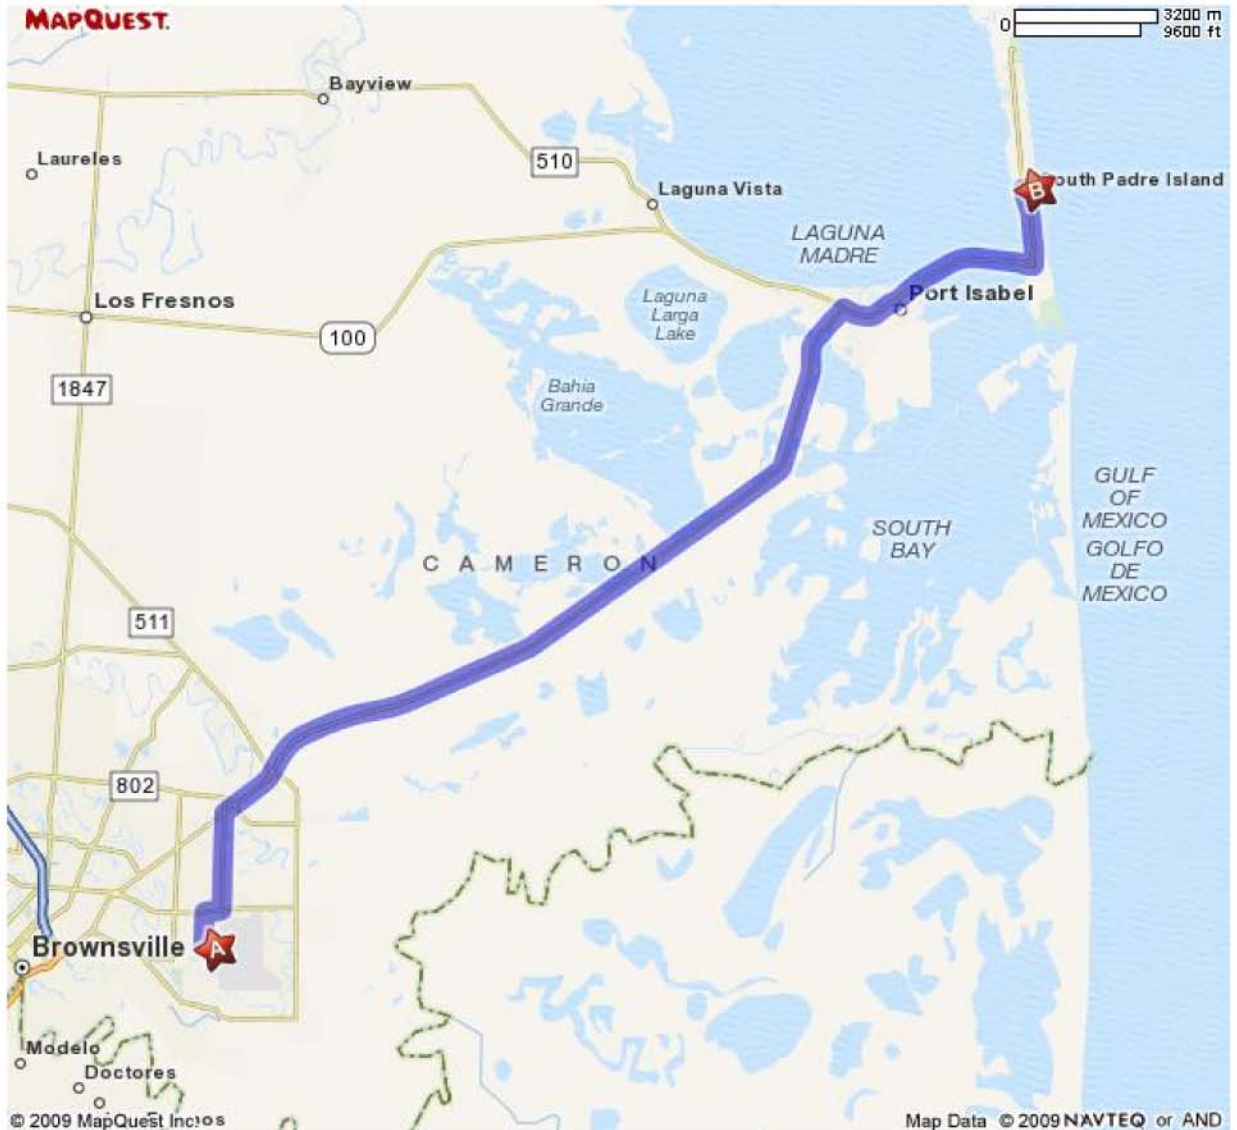

A: Brownsville-South Padre Island International Airport (BRO): 700 S Minnesota Ave, Brownsville, TX 78521

	1: Start out going WEST on BILLY MITCHELL BLVD/FM 2519 toward TEOFILO CRIXELL ST.	0.2 mi
	2: Turn RIGHT onto S IOWA AVE.	0.6 mi
 	3: Turn RIGHT onto BOCA CHICA BLVD/TX-4.	0.4 mi
	4: Turn LEFT onto N MINNESOTA AVE/FM 313.	1.8 mi
 	5: Turn RIGHT onto E 14TH ST/PADRE ISLAND HWY/TX-48. Continue to follow TX-48 E.	16.4 mi
 	6: Turn RIGHT onto TX-100 E.	4.2 mi
 	7: Turn LEFT onto PADRE BLVD/TX-P100 N. Continue to follow TX-P100 N.	1.4 mi
	8: Turn RIGHT onto E SWORDFISH ST.	0.2 mi
	9: Turn LEFT onto GULF BLVD.	0.0 mi
	10: 2801 GULF BLVD is on the LEFT.	0.0 mi

B: 2801 Gulf Blvd, South Padre Island, TX 78597

Total Travel Estimates: 1 hour 2 minutes / 42.77 miles Fuel Cost:

[Calculate](#)

★ Valley International Airport (HRL)

3002 Heritage Way, Harlingen, TX 78550 - 956-430-8600

[Directions from A to B:](#)

- | | | |
|--|--|---------|
| | 1: Start out going NORTH on AIRPORT DR/HERITAGE WAY toward MARINE DR .
Continue to follow HERITAGE WAY . | 0.5 mi |
| | 2: Turn SLIGHT LEFT onto EUCALYPTUS . | 0.0 mi |
| | 3: Turn RIGHT onto OAK . | 0.3 mi |
| | 4: Turn LEFT onto TX-499 LOOP/N ED CAREY DR/ALAMO/N TX-499-LOOP .
Continue to follow TX-499 LOOP/N TX-499-LOOP . | 4.5 mi |
| | 5: Turn LEFT onto US-77 S/US-83 S . | 0.2 mi |
| | 6: Merge onto US-77 S/US-83 S via the ramp on the LEFT . | 8.0 mi |
| | 7: Take the exit toward TX-100/SOUTH PADRE ISLAND/FM-1421 . | 0.1 mi |
| | 8: Stay STRAIGHT to go onto US-77 S/US-83 S . | 0.1 mi |
| | 9: Turn SLIGHT LEFT onto TX-100 E . | 27.3 mi |
| | 10: Turn LEFT onto PADRE BLVD/TX-P100 N . Continue to follow TX-P100 N . | 1.4 mi |
| | 11: Turn RIGHT onto E SWORDFISH ST . | 0.2 mi |
| | 12: Turn LEFT onto GULF BLVD . | 0.0 mi |
| | 13: 2801 GULF BLVD is on the LEFT . | 0.0 mi |

★ 2801 Gulf Blvd

South Padre Island, TX 78597

A: 2801 Gulf Blvd, South Padre Island, TX 78597